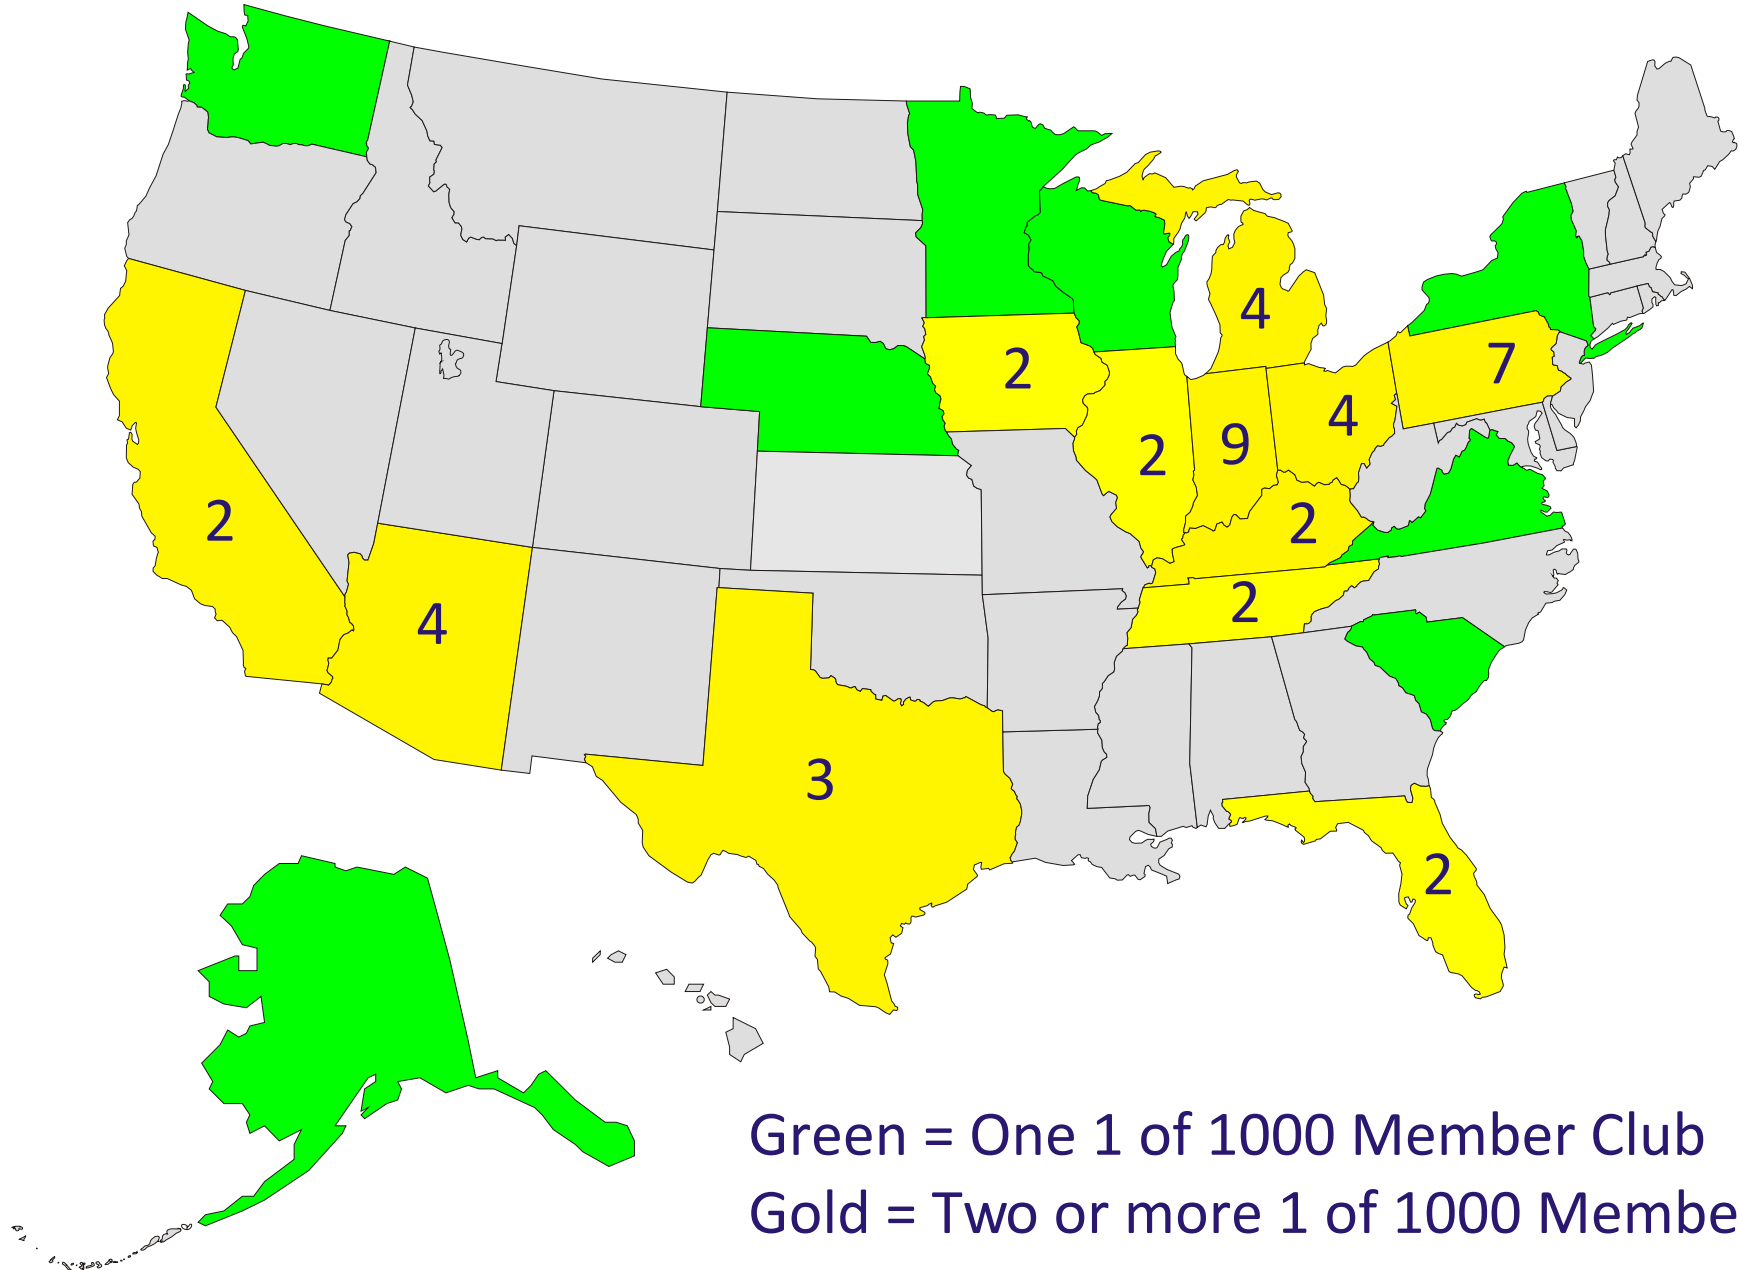

IS YOUR STATE REPRESENTED?

States with 1 of 1000 Member Muzzleloading Clubs/Organizations

Green = One 1 of 1000 Member Club

Gold = Two or more 1 of 1000 Member Clubs