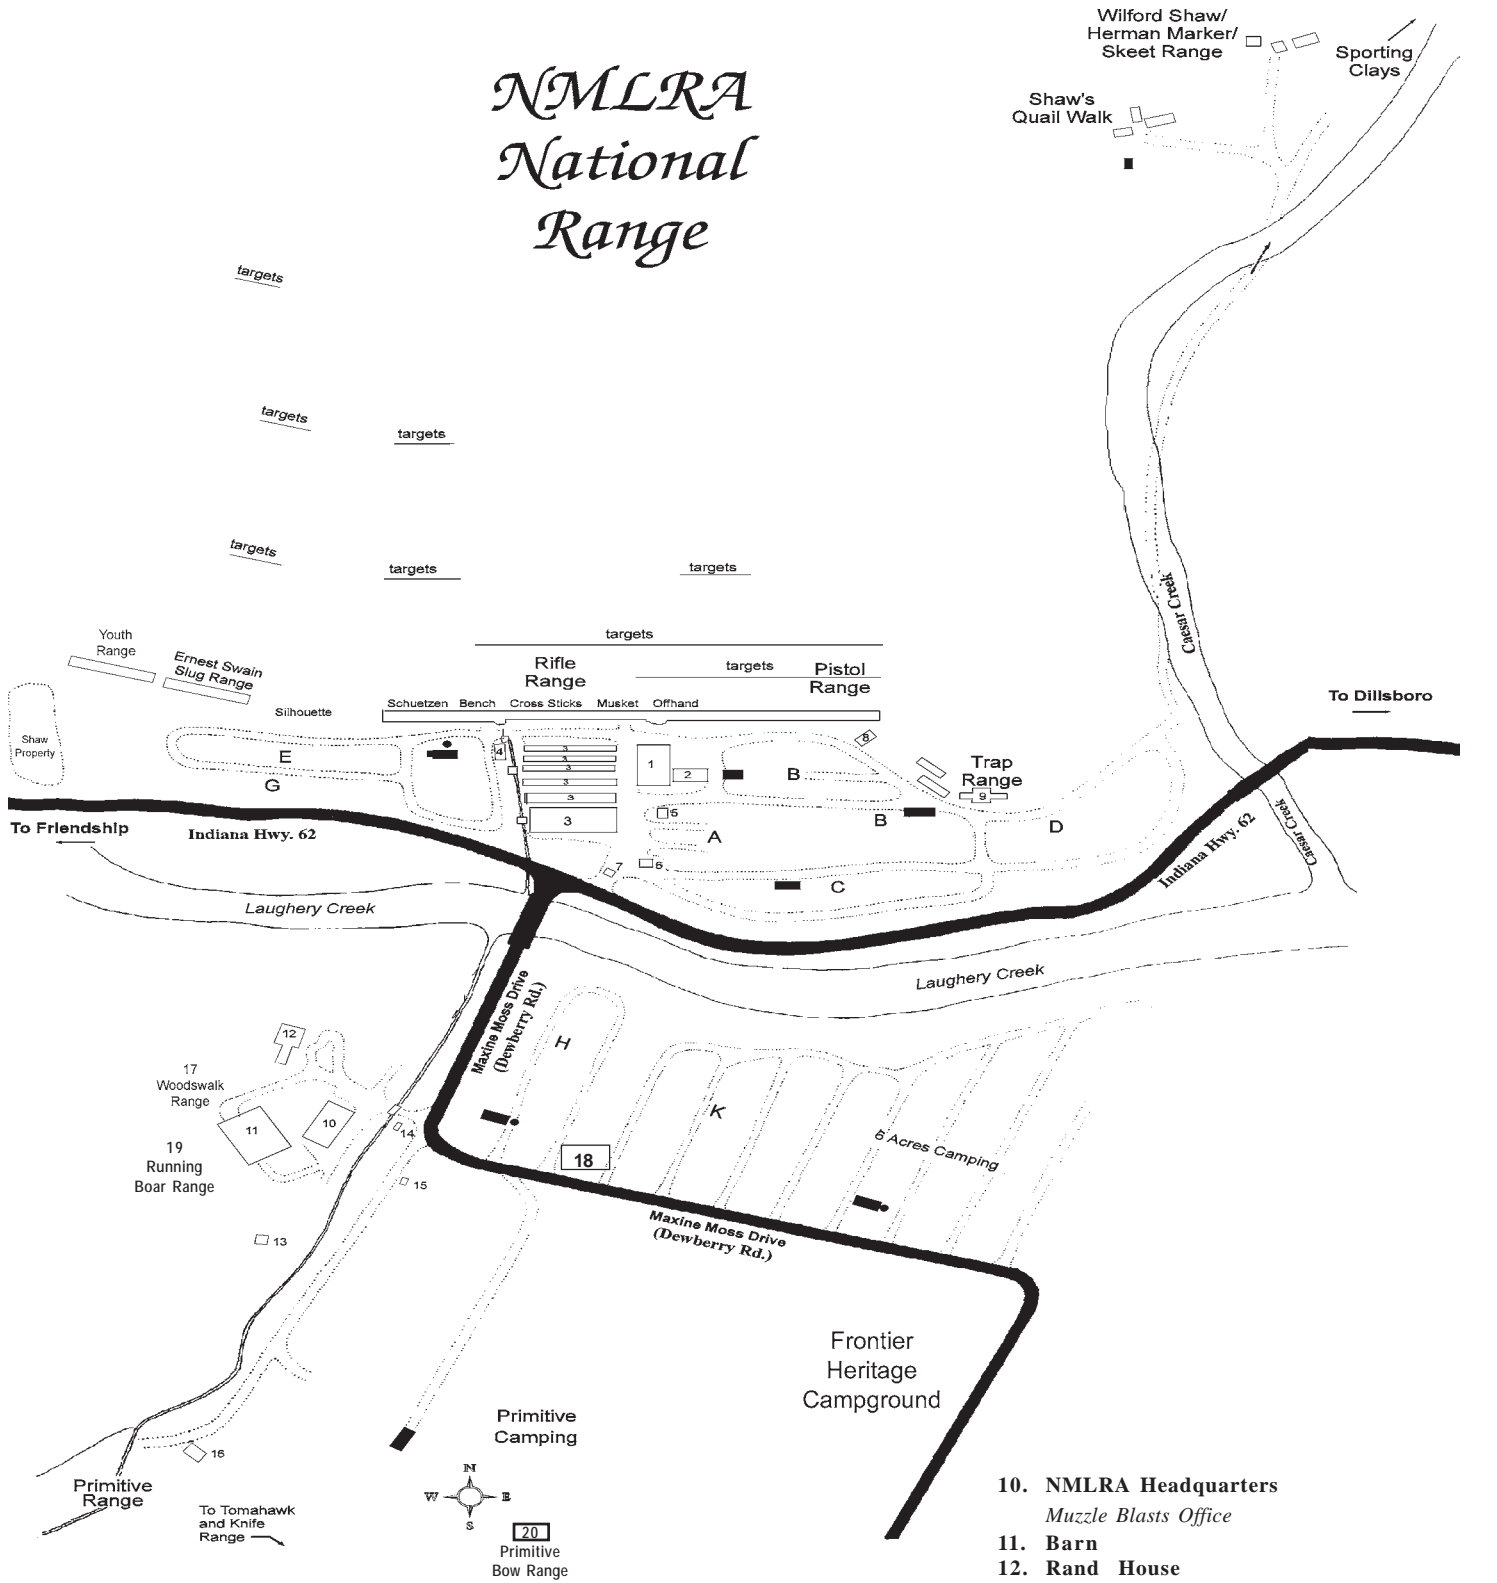

NMLRA National Range

- 1. Clubhouse**
Registration
Targets (Rifle)
Scoring
First Aid
Telephone
Lost and Found
Cafeteria
- 2. Concessions/Food**
- 3. Commercial Row**

- 4. Blacksmith Shop**
Armory
- 5. Gunmaker's Hall**
- 6. Camp Shack**
Camping
Security
Lost and Found
- 7. Main Gate**
- 8. Pistol Shack**
- 9. Trap House**

- 10. NMLRA Headquarters**
Muzzle Blasts Office
- 11. Barn**
- 12. Rand House**
Museum
- 13. Powder Magazine**
- 14. Lunch Stand**
- 15. Primitive Gate**
- 16. Block House**
- 17. Woodswalk Range** (behind the Rand House)
- 18. Education Building**
- 19. Running Boar Range** (behind the Barn)
- 20. Primitive Bow Range**
- Restrooms**
- Trailer Dump Station**